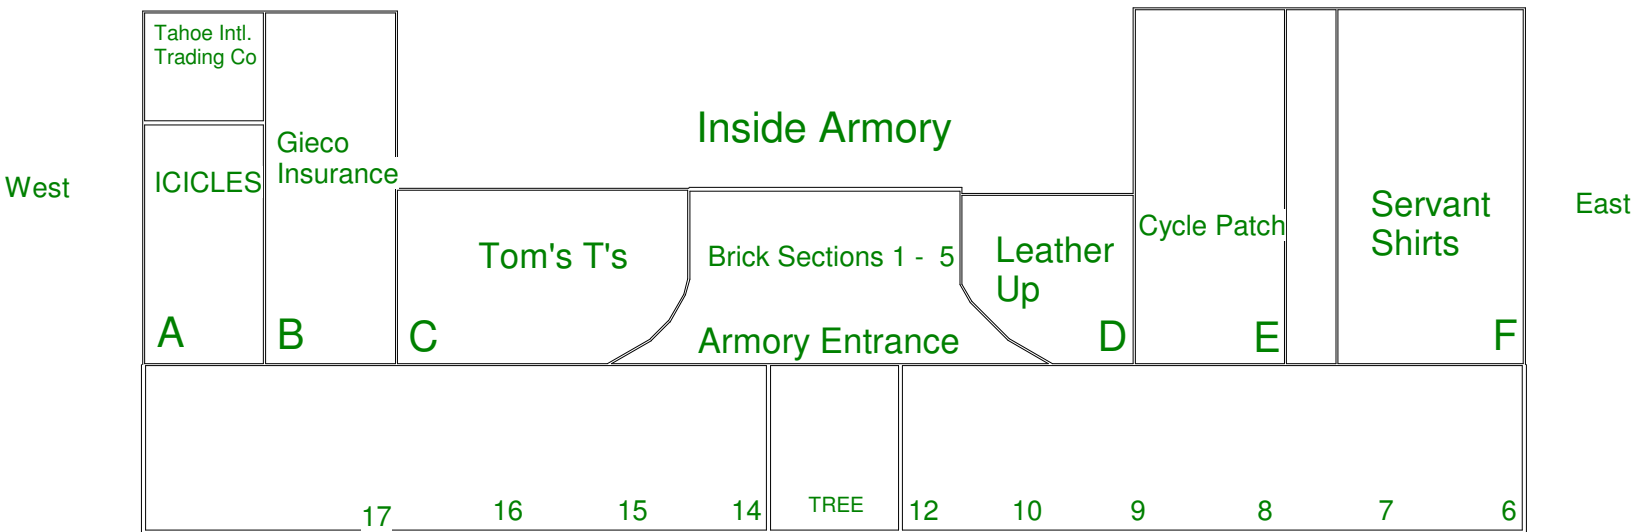

North

# Brick Project Section Map

## Rally Headquarters/Armory -- Outside

1019 Main Street  
Sturgis, SD 57785

\*Sections 11 & 13 and the Hamster Brick Project are located at the Sturgis Motorcycle Museum.

LIVING AREA  
4060 sq ft